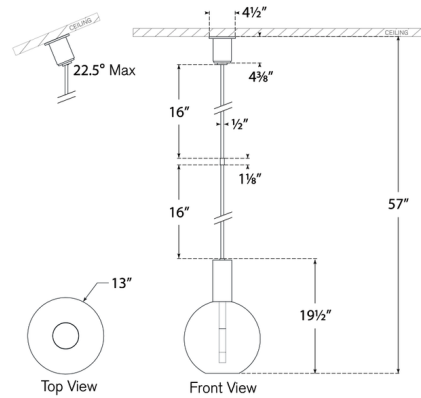

Shown in bronze / clear

CLICK TO VIEW PRODUCT

Notes: