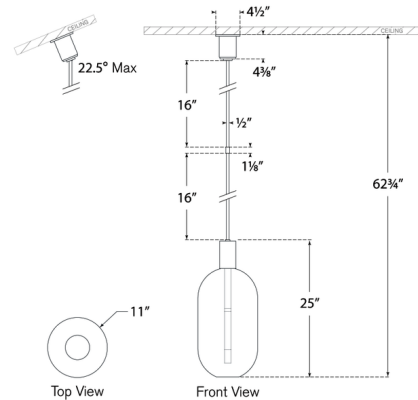

Shown in bronze / clear

CLICK TO VIEW PRODUCT

Notes: