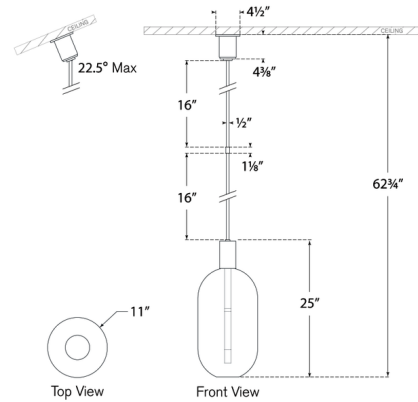

Shown in bronze / clear