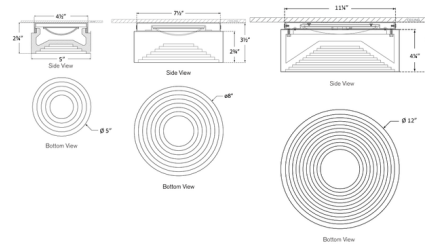

Shown in bronze / alabaster

Specifications

COLOR	Alabaster
BODY FINISH	Bronze
WATTAGE	12W
DIMMER	Standard 120V
DIMENSIONS	5"W x 2.75"H
INTEGRATED LED MODULE	1 x LED/12W/120V LED

Technical Information

LAMP COLOR	2700K
LUMENS/WATT	91.67
LUMINOUS FLUX	1100 lumens