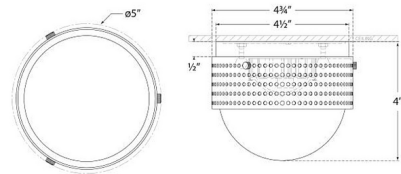

Description

Showcasing a domed white glass diffuser encircled by a perforated metal band, the Precision Solitaire Round Ceiling Light explores the interplay of light and form. Light glows through the holes in the metal band, highlighting the chic dotted pattern to create texture and a sense of depth in your space. This fixture is TRIAC dimmable.

Shown in bronze / white

Bottom View

Side View

Specifications

COLOR White
BODY FINISH Bronze
WATTAGE 12W
DIMMER Standard 120V
DIMENSIONS 5"W x 4"H
INTEGRATED LED MODULE 1 x LED/12W/120V LED

Technical Information