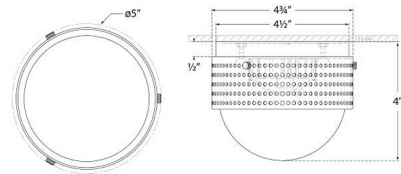

Description

Showcasing a domed white glass diffuser encircled by a perforated metal band, the Precision Solitaire Round Ceiling Light explores the interplay of light and form. Light glows through the holes in the metal band, highlighting the chic dotted pattern to create texture and a sense of depth in your space. This fixture is TRIAC dimmable.

Shown in bronze / white

Bottom View

Side View

Specifications

COLOR	White
BODY FINISH	Bronze
WATTAGE	12W
DIMMER	Standard 120V
DIMENSIONS	5"W x 4"H
INTEGRATED LED MODULE	1 x LED/12W/120V LED

Technical Information