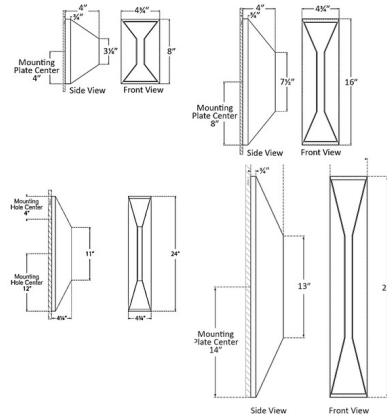

## Stretto Wall Sconce

By Visual Comfort Signature

### Description

The Stretto Wall Sconce embraces clean lines in its minimal form, offering a unique geometric design element that enhances your space. Light is diffused through frosted glass to provide soft ambient illumination for indoor and outdoor settings. This fixture is TRIAC dimmable. Note: The Polished Nickel finish is not intended for outdoor use. No Bronze finish is 24 inch height.

### Specifications

COLOR . . . . . Frosted  
 BODY FINISH . . . . . Antique Burnished Brass  
 WATTAGE . . . . . 6W  
 DIMMER . . . . . Standard 120V  
 DIMENSIONS . . . . . 4.75\"W x 8\"H x 4\"D  
 INTEGRATED LED MODULE . . . . . 1 x LED/6W/120V LED