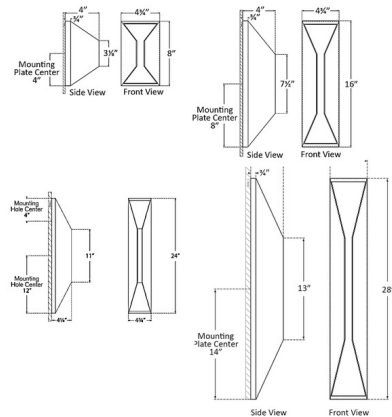

By Visual Comfort Signature

Description

The Stretto Wall Sconce embraces clean lines in its minimal form, offering a unique geometric design element that enhances your space. Light is diffused through frosted glass to provide soft ambient illumination for indoor and outdoor settings. This fixture is TRIAC dimmable. Note: The Polished Nickel finish is not intended for outdoor use. No Bronze finish is 24 inch height.

Shown in antique burnished brass / frosted

Specifications

COLOR Frosted
 BODY FINISH Antique Burnished Brass
 WATTAGE 12W
 DIMMER Standard 120V
 DIMENSIONS 4.5"W x 16"H x 4"D
 INTEGRATED LED MODULE 1 x LED/12W/120V LED