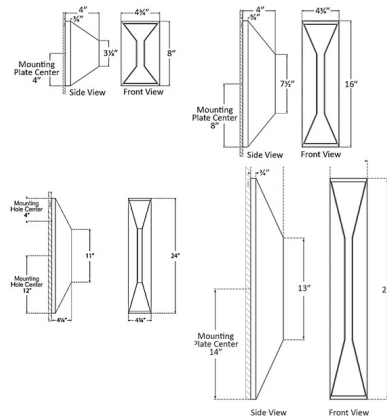

By Visual Comfort Signature

Description

The Stretto Wall Sconce embraces clean lines in its minimal form, offering a unique geometric design element that enhances your space. Light is diffused through frosted glass to provide soft ambient illumination for indoor and outdoor settings. This fixture is TRIAC dimmable. Note: The Polished Nickel finish is not intended for outdoor use. No Bronze finish is 24 inch height.

Shown in bronze / frosted

Specifications

COLOR Frosted
 BODY FINISH Bronze
 WATTAGE 12W
 DIMMER Standard 120V
 DIMENSIONS 4.5"W x 16"H x 4"D
 INTEGRATED LED MODULE 1 x LED/12W/120V LED

Technical Information