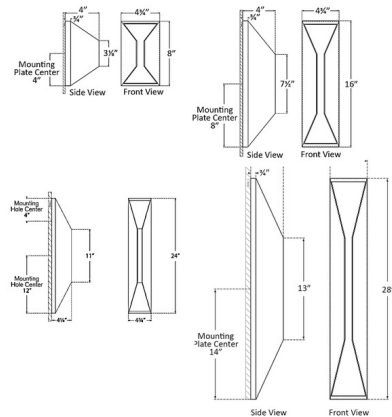

By Visual Comfort Signature

Description

The Stretto Wall Sconce embraces clean lines in its minimal form, offering a unique geometric design element that enhances your space. Light is diffused through frosted glass to provide soft ambient illumination for indoor and outdoor settings. This fixture is TRIAC dimmable. Note: The Polished Nickel finish is not intended for outdoor use. No Bronze finish is 24 inch height.

Shown in antique burnished brass / frosted

Specifications

COLOR Frosted
 BODY FINISH Antique Burnished Brass
 WATTAGE 18W
 DIMMER Standard 120V
 DIMENSIONS 4.75"W x 28"H x 4.125"D
 INTEGRATED LED MODULE 1 x LED/18W/120V LED