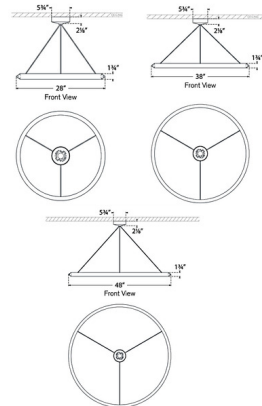

### Description

The Encircle Ring Chandelier brings a graphic minimalism to your interior space. The seamless ring, formed from a triangular extrusion, holds an integrated LED that casts a warm glow of light across your room. Note: Height is not adjustable after installation.

### Specifications

COLOR	N/A
BODY FINISH	Polished Nickel
WATTAGE	55W
DIMMER	Standard 120V
DIMENSIONS	28"W x 1.75"H
INTEGRATED LED MODULE	1 x LED/55W/120V LED

### Technical Information

PRODUCT DIMENSIONS	Min/Max Overall Height: 16.75" - 124.25"
LAMP COLOR	2700K
LUMENS/WATT	80.00
LUMINOUS FLUX	4400 lumens

Shown in polished nickel

CLICK TO VIEW PRODUCT

Notes: