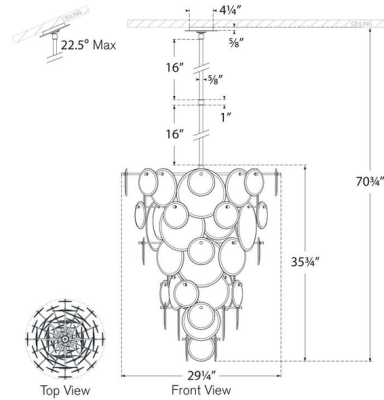

### Specifications

COLOR	White Strie
BODY FINISH	Polished Nickel
WATTAGE	480W
DIMMER	Standard 120V
DIMENSIONS	29.25"W x 35.75"H
BULB NOT INCLUDED	12 x CA11/Candelabra (E12)/40W/120V Incandescent
OTHER BULB OPTIONS	12 x CA11/Candelabra (E12)/120V LED 12 x B10/Candelabra (E12)/120V Incandescent 12 x B10/Candelabra (E12)/120V LED

### Technical Information

PRODUCT DIMENSIONS . . . . . Downrods: Two 16" Included

Shown in polished nickel / white striae

CLICK TO VIEW PRODUCT

Notes: