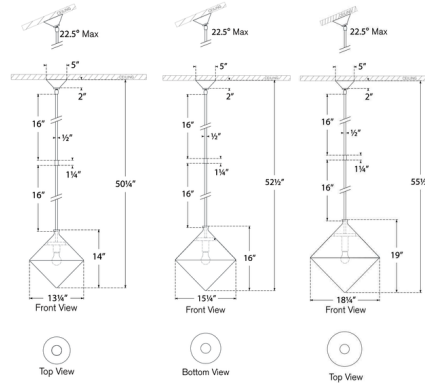

### Specifications

COLOR . . . . . White  
 BODY FINISH . . . . . Matte Black  
 WATTAGE . . . . . 14.5W  
 DIMMER . . . . . Standard 120V  
 DIMENSIONS . . . . . 13.25"W x 14"H  
 BULB NOT INCLUDED . . . . . 1 x A19/Medium (E26)/14.5W/120V LED