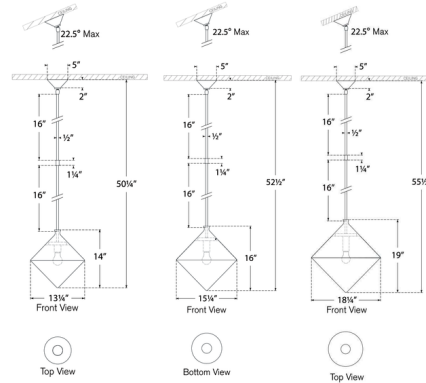

By Visual Comfort Signature

Description

The Sarnen Pendant combines two cone shapes into a striking geometric profile, conveying a hint of art deco design. The pointed white glass diffuses the light to cast soft ambient illumination across your space. Note: Custom overall heights are available. For quotes, please contact our sales team.

Shown in burnished silver leaf / white

Specifications

COLOR White
 BODY FINISH Burnished Silver Leaf
 WATTAGE 14.5W
 DIMMER Standard 120V
 DIMENSIONS 15.25"W x 16"H
 BULB NOT INCLUDED 1 x A19/Medium (E26)/14.5W/120V LED