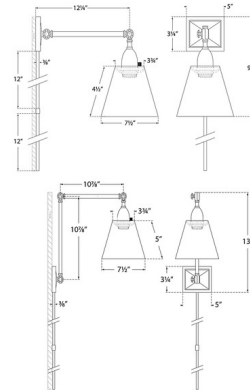

Description

The Jane Library Plug-in Wall Sconce brings a clean decorative look to your interior space. The frame looks to be pieces of metal welded together, and is topped with a crisp, tapered shade that casts warm light across your room. On/Off switch is located on the lamp socket. Includes matching finished cord cover.

Shown in hand-rubbed antique brass / linen

Specifications

COLOR Linen
BODY FINISH Hand-Rubbed Antique Brass
WATTAGE 40W
DIMMER Standard 120V
DIMENSIONS 7.5"W x 9.75"H x 12.25"D
BULB NOT INCLUDED 1 x A19/Medium (E26)/40W/120V Incandescent
OTHER BULB OPTIONS 1 x A19/Medium (E26)/120V LED

Technical Information

PRODUCT DIMENSIONS Cord: 144"

CLICK TO VIEW PRODUCT

Notes: