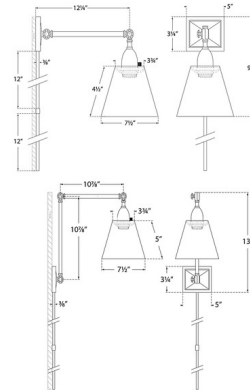

### Description

The Jane Library Plug-in Wall Sconce brings a clean decorative look to your interior space. The frame looks to be pieces of metal welded together, and is topped with a crisp, tapered shade that casts warm light across your room. On/Off switch is located on the lamp socket. Includes matching finished cord cover.

### Specifications

COLOR . . . . . Linen  
BODY FINISH . . . . . Hand-Rubbed Antique Brass  
WATTAGE . . . . . 40W  
DIMMER . . . . . Standard 120V  
DIMENSIONS . . . . . 7.5"W x 9.75"H x 12.25"D  
BULB NOT INCLUDED . . . . . 1 x A19/Medium (E26)/40W/120V Incandescent  
OTHER BULB OPTIONS . . . . . 1 x A19/Medium (E26)/120V LED

### Technical Information

PRODUCT DIMENSIONS . . . . . Cord: 144"

CLICK TO VIEW PRODUCT

Notes: