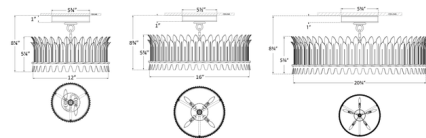

By Visual Comfort Signature

Description

The Leslie Semi Flush Ceiling Light offers texture and dimension for your space with its layers of curved metal strips. Light passes through a frosted glass diffuser on the bottom, providing soft ambient illumination.

Shown in gilded iron / frosted

Specifications

COLOR Frosted
BODY FINISH Gilded Iron
WATTAGE 26W
DIMMER Standard 120V
DIMENSIONS 16"W x 8.75"H
BULB NOT INCLUDED 4 x B11/Candelabra (E12)/6.5W/120V LED

CLICK TO VIEW PRODUCT