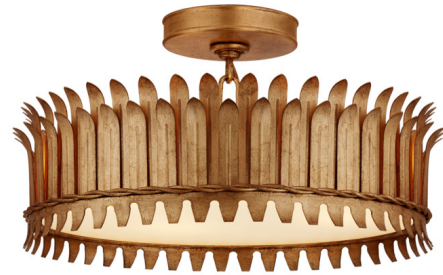

Lightology

lightology.com
866-954-4489
04-23-26

Project: _____

Company: _____

Location: _____ Fixture Type: _____

SPEC #: **VCG1241105**

Approved On: _____ Approved By: _____

Leslie Semi Flush Ceiling Light

By Visual Comfort Signature

Description

The Leslie Semi Flush Ceiling Light offers texture and dimension for your space with its layers of curved metal strips. Light passes through a frosted glass diffuser on the bottom, providing soft ambient illumination.

Shown in gilded iron / frosted

Specifications

COLOR Frosted
BODY FINISH Gilded Iron
WATTAGE 26W
DIMMER Standard 120V
DIMENSIONS 16"W x 8.75"H
BULB NOT INCLUDED 4 x B11/Candelabra (E12)/6.5W/120V LED

CLICK TO VIEW PRODUCT