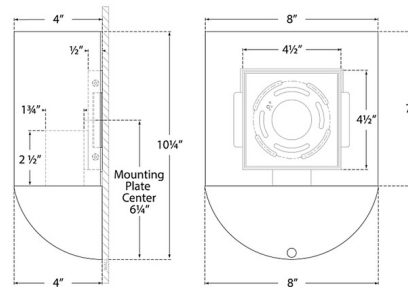

### Specifications

COLOR . . . . . White  
BODY FINISH . . . . . Burnished Silver Leaf  
WATTAGE . . . . . 14.5W  
DIMMER . . . . . Standard 120V  
DIMENSIONS . . . . . 8"W x 10.25"H x 4"D  
BULB NOT INCLUDED . . . . . 1 x A19/Medium (E26)/14.5W/120V LED