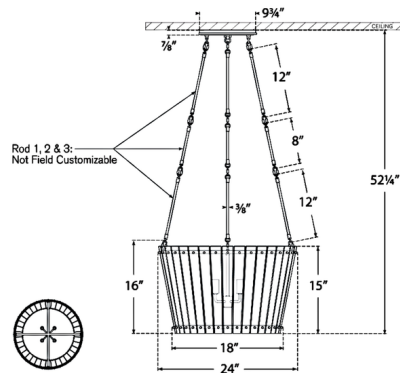

By Visual Comfort Signature

Description

The Cadence Chandelier brings a modern, art deco vibe to your interior space. The smooth frame holds antique mirror glass, inspired by Italy's Murano glass, that casts a warm glow of light across your room. Note: Includes eight 16 inch and four 8 inch rods that are not field cuttable. All rods do not need to be used.

Shown in hand-rubbed antique brass / antique mirror

Specifications

COLOR	Antique Mirror
BODY FINISH	Hand-Rubbed Antique Brass
WATTAGE	240W
DIMMER	Standard 120V
DIMENSIONS	24"W x 16"H
BULB NOT INCLUDED	4 x B10/Candelabra (E12)/60W/120V Incandescent
OTHER BULB OPTIONS	4 x B10/Candelabra (E12)/120V LED