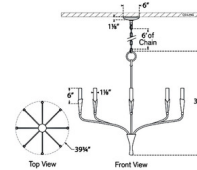

Lightology

lightology.com
866-954-4489
07-08-26

Project: _____

Company: _____

Location: _____ Fixture Type: _____

SPEC #: **VCG1241134**

Approved On: _____ Approved By: _____

Aiden Chandelier

By Visual Comfort Signature

Description

The Aiden Chandelier brings a medieval look with a midcentury modern vibe to your interior space. The calla lily inspired stems are complemented with bare bulbs that casts warm shadows across your room.

Shown in aged iron

Specifications

COLOR	N/A
BODY FINISH	Aged Iron
WATTAGE	100W
DIMMER	Standard 120V
DIMENSIONS	40"W x 44.5"H
BULB NOT INCLUDED	20 x C11/Candelabra (E12)/5W/120V LED
OTHER BULB OPTIONS	20 x B10/Candelabra (E12)/120V LED

CLICK TO VIEW PRODUCT

Notes: