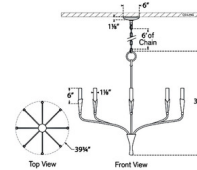

### Specifications

COLOR	N/A
BODY FINISH	Aged Iron
WATTAGE	100W
DIMMER	Standard 120V
DIMENSIONS	40"W x 44.5"H
BULB NOT INCLUDED	20 x C11/Candelabra (E12)/5W/120V LED
OTHER BULB OPTIONS	20 x B10/Candelabra (E12)/120V LED