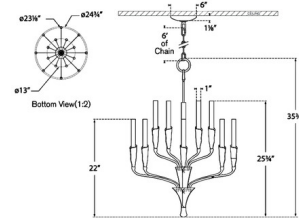

### Specifications

COLOR	N/A
BODY FINISH	Aged Iron
WATTAGE	100W
DIMMER	Standard 120V
DIMENSIONS	40"W x 44.5"H
BULB NOT INCLUDED	20 x C11/Candelabra (E12)/5W/120V LED
OTHER BULB OPTIONS	20 x B10/Candelabra (E12)/120V LED