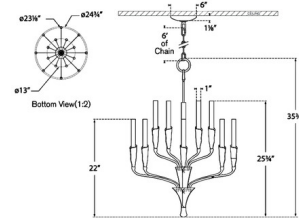

Lightology

lightology.com
866-954-4489
07-08-26

Project: _____

Company: _____

Location: _____ Fixture Type: _____

SPEC #: **VCG1241134**

Approved On: _____ Approved By: _____

Aiden Chandelier

By Visual Comfort Signature

Description

The Aiden Chandelier brings a medieval look with a midcentury modern vibe to your interior space. The calla lily inspired stems are complemented with bare bulbs that casts warm shadows across your room.

Shown in aged iron

Specifications

COLOR	N/A
BODY FINISH	Aged Iron
WATTAGE	100W
DIMMER	Standard 120V
DIMENSIONS	40"W x 44.5"H
BULB NOT INCLUDED	20 x C11/Candelabra (E12)/5W/120V LED
OTHER BULB OPTIONS	20 x B10/Candelabra (E12)/120V LED

CLICK TO VIEW PRODUCT

Notes: