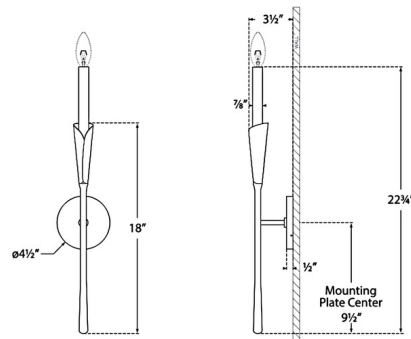

### Specifications

COLOR	N/A
BODY FINISH	Gild
WATTAGE	60W
DIMMER	Standard 120V
DIMENSIONS	4.5"W x 22.75"H x 3.5"D
BULB NOT INCLUDED	1 x B10/Candelabra (E12)/60W/120V Incandescent
OTHER BULB OPTIONS	1 x B10/Candelabra (E12)/120V LED