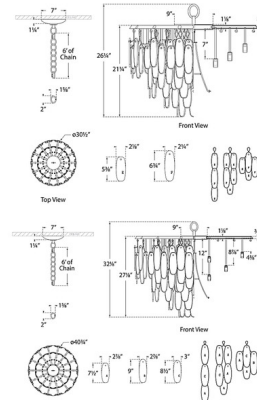

### Specifications

COLOR . . . . . Alabaster  
BODY FINISH . . . . . Antique-Burnished Brass  
WATTAGE . . . . . 122.5W  
DIMMER . . . . . Standard 120V  
DIMENSIONS . . . . . 30.5"W x 26.25"H  
BULB NOT INCLUDED . . . . . 35 x B11/Candelabra (E12)/3.5W/120V LED

### Technical Information

PRODUCT DIMENSIONS . . . . . Adjustable Chain Length: 72"

CLICK TO VIEW PRODUCT

Notes: