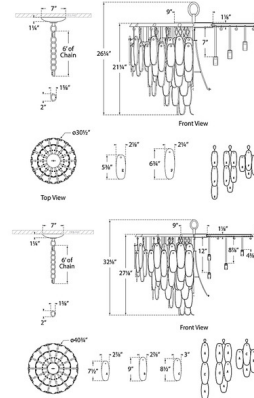

### Specifications

COLOR . . . . . Alabaster  
BODY FINISH . . . . . Antique-Burnished Brass  
WATTAGE . . . . . 122.5W  
DIMMER . . . . . Standard 120V  
DIMENSIONS . . . . . 30.5"W x 26.25"H  
BULB NOT INCLUDED . . . . . 35 x B11/Candelabra (E12)/3.5W/120V LED

### Technical Information

PRODUCT DIMENSIONS . . . . . Adjustable Chain Length: 72"

CLICK TO VIEW PRODUCT

Notes: