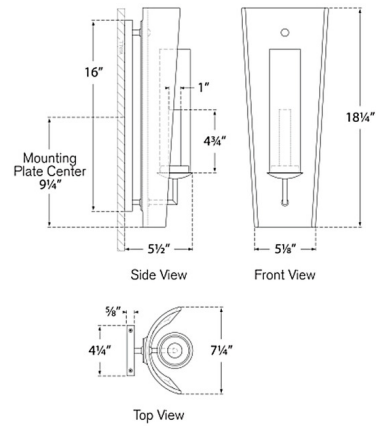

Description

The Downey Wall Sconce adds a traditional look to your interior space. The curved reactive ceramic body reflects warm light across your room from the glass tube. Note: Reactive ceramic glazes will vary in color and texture, making each piece unique.

Shown in black metallic / aged iron / clear

Specifications

COLOR Clear
 BODY FINISH Black Metallic / Aged Iron
 WATTAGE 60W
 DIMMER Standard 120V
 DIMENSIONS 7.25"W x 18.25"H x 5.5"D
 BULB NOT INCLUDED 1 x B10/Candelabra (E12)/60W/120V Incandescent