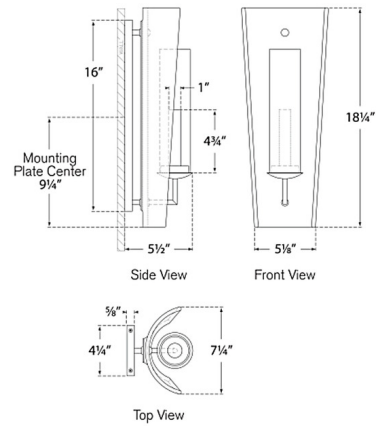

### Specifications

COLOR . . . . . Clear  
BODY FINISH . . . . . Black Metallic / Aged Iron  
WATTAGE . . . . . 60W  
DIMMER . . . . . Standard 120V  
DIMENSIONS . . . . . 7.25"W x 18.25"H x 5.5"D  
BULB NOT INCLUDED . . . . . 1 x B10/Candelabra (E12)/60W/120V Incandescent