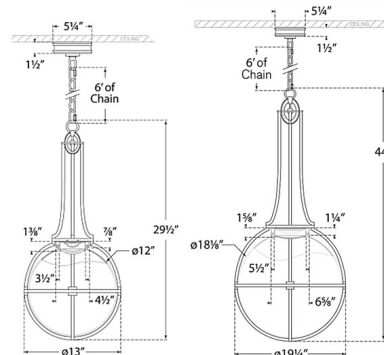

CLICK TO VIEW PRODUCT

Notes: