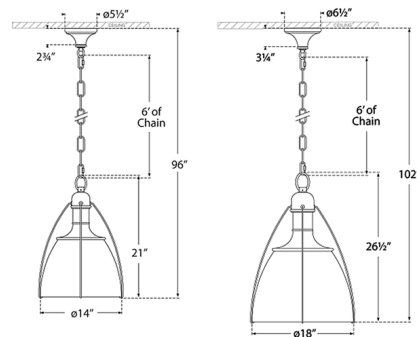

By Visual Comfort Signature

Description

The Prestwick Pendant is a simple dome pendant accented with decorative thin rods around the shade. Its versatile aesthetic blends well with many design styles from transitional to urban chic. You can hang a single light to illuminate a small breakfast nook, or suspend multiple over a kitchen island or long dining table.

Shown in bronze / clear

Specifications

COLOR Clear
BODY FINISH Bronze
WATTAGE 75W
DIMMER Standard 120V
DIMENSIONS 14"W x 21"H
BULB NOT INCLUDED 1 x A19/Medium (E26)/75W/120V Incandescent
OTHER BULB OPTIONS 1 x A19/Medium (E26)/120V LED