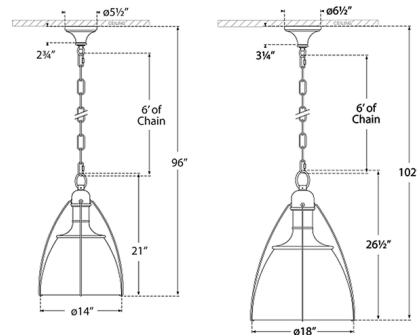

### Specifications

COLOR . . . . . Clear  
 BODY FINISH . . . . . Bronze  
 WATTAGE . . . . . 75W  
 DIMMER . . . . . Standard 120V  
 DIMENSIONS . . . . . 14"W x 21"H  
 BULB NOT INCLUDED . . . . . 1 x A19/Medium (E26)/75W/120V Incandescent  
 OTHER BULB OPTIONS . . . . . 1 x A19/Medium (E26)/120V LED