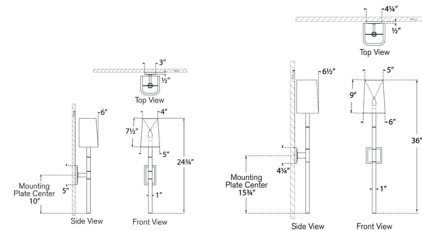

### Description

Characterized by its rectangular crystal stem and clean backplate with step detailing, the Reagan Wall Sconce offers a chic modern accent for your space. A linen shade softens the light, dispersing an inviting ambient glow. Note: The 24.75 inch high sconce does not cover a standard US junction box and requires a 2 x 4 inch junction box.

### Specifications

COLOR . . . . . Linen  
 BODY FINISH . . . . . Antique-Burnished Brass  
 WATTAGE . . . . . 40W  
 DIMMER . . . . . Standard 120V  
 DIMENSIONS . . . . . 5"W x 24.75"H x 6"D  
 BULB NOT INCLUDED . . . . . 1 x B11/Candelabra (E12)/40W/120V Incandescent  
 OTHER BULB OPTIONS . . . . . 1 x B11/Candelabra (E12)/120V LED