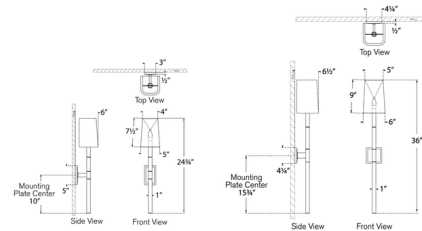

By Visual Comfort Signature

Description

Characterized by its rectangular crystal stem and clean backplate with step detailing, the Reagan Wall Sconce offers a chic modern accent for your space. A linen shade softens the light, dispersing an inviting ambient glow. Note: The 24.75 inch high sconce does not cover a standard US junction box and requires a 2 x 4 inch junction box.

Shown in antique-burnished brass / linen

Specifications

COLOR Linen
BODY FINISH Antique-Burnished Brass
WATTAGE 40W
DIMMER Standard 120V
DIMENSIONS 5"W x 24.75"H x 6"D
BULB NOT INCLUDED 1 x B11/Candelabra (E12)/40W/120V Incandescent
OTHER BULB OPTIONS 1 x B11/Candelabra (E12)/120V LED