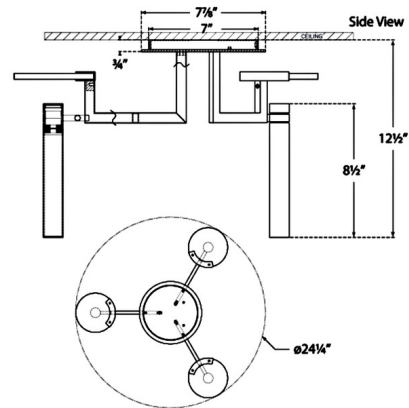

Shown in antique-burnished brass / alabaster

CLICK TO VIEW PRODUCT

Notes: