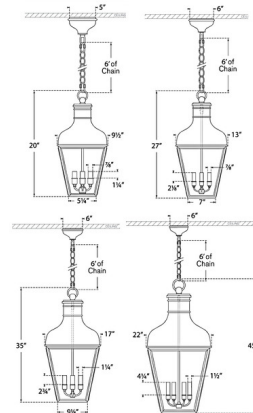

### Description

The Fremont Outdoor Pendant brings a traditional look to your exterior space. The clean, curved lines of the classic lantern inspired body is complemented with clear glass panels that cast warm shadows across your area.

### Specifications

COLOR . . . . . Clear  
BODY FINISH . . . . . French Rust  
WATTAGE . . . . . 160W  
DIMMER . . . . . Standard 120V  
DIMENSIONS . . . . . 9.75\"W x 20\"H  
BULB NOT INCLUDED . . . . . 4 x B10/Candelabra (E12)/40W/120V Incandescent  
OTHER BULB OPTIONS . . . . . 4 x B10/Candelabra (E12)/120V LED

### Technical Information

PRODUCT DIMENSIONS . . . . . Adjustable Chain Length: 72"

CLICK TO VIEW PRODUCT

Notes: