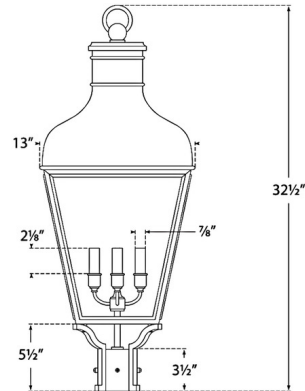

By Visual Comfort Signature

Description

The Fremont Outdoor Post Light brings a traditional look to your exterior space. The clean, curved lines of the classic lantern inspired body is complemented with clear glass panels that cast warm shadows across your area. Standard 3 inch post is required, and sold separately.

Shown in french rust / clear

Specifications

COLOR Clear
BODY FINISH French Rust
WATTAGE 160W
DIMMER Standard 120V
DIMENSIONS 13"W x 32.5"H
BULB NOT INCLUDED 4 x B10/Candelabra (E12)/40W/120V Incandescent
OTHER BULB OPTIONS 4 x B10/Candelabra (E12)/120V LED