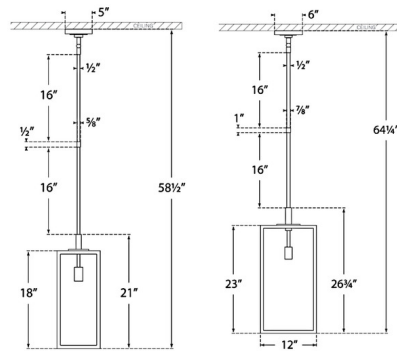

Shown in aged iron / clear

Specifications

COLOR Clear
 BODY FINISH Aged Iron
 WATTAGE 60W
 DIMMER Standard 120V
 DIMENSIONS 8"W x 21"H
 BULB NOT INCLUDED 1 x T10/Medium (E26)/60W/120V Incandescent
 OTHER BULB OPTIONS 1 x T10/Medium (E26)/120V LED

Technical Information

PRODUCT DIMENSIONS Downrods: Two 16" Included

CLICK TO VIEW PRODUCT

Notes: