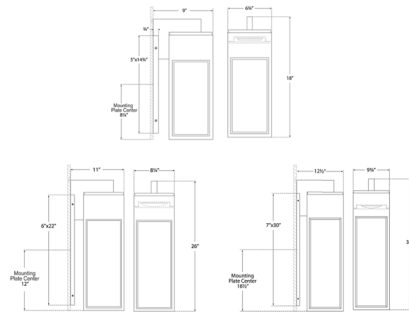

CLICK TO VIEW PRODUCT

Notes: