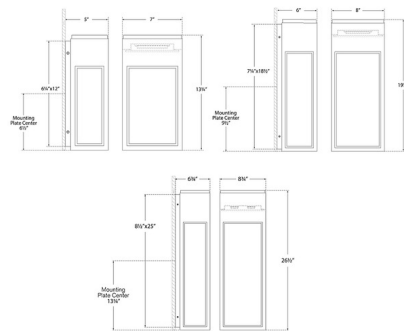

By Visual Comfort Signature

Description

The Irvine 3/4 Outdoor Wall Light brings a clean architectural look to your exterior space. The smooth frame is accented by a Bras backplate and clear glass that casts warm light across your area.

Shown in bronze / clear

Specifications

COLOR Clear
 BODY FINISH Bronze
 WATTAGE 12W
 DIMMER Standard 120V
 DIMENSIONS 7"W x 13.25"H x 5"D
 INTEGRATED LED MODULE 1 x LED/12W/120V LED

Technical Information