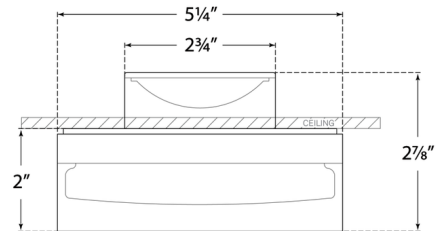

CLICK TO VIEW PRODUCT

Notes: