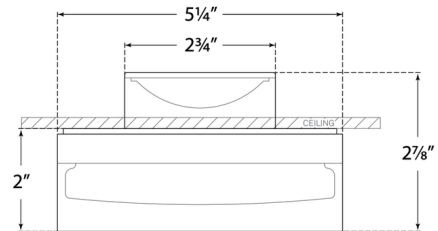

Shown in matte white / white

Specifications

COLOR	White
BODY FINISH	Matte White
WATTAGE	12W
DIMMER	Standard 120V
DIMENSIONS	5.25"W x 2"H
INTEGRATED LED MODULE	1 x LED/12W/120V LED

Technical Information

LAMP COLOR	2700K
LUMENS/WATT	91.67
LUMINOUS FLUX	1100 lumens