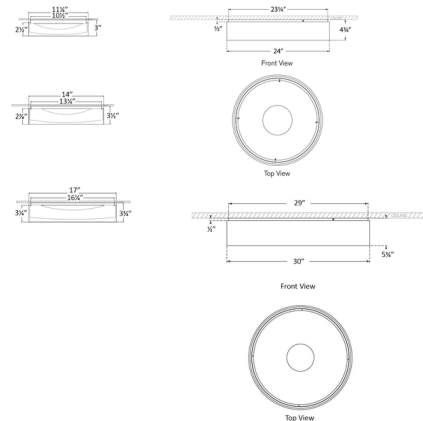

### Description

Combining a minimal round frame with modern LED technology, the Shaw Ceiling Light is a sleek, contemporary lighting solution that fits into any setting. Its body has a golden interior, offering a bright pop of color that accents your space. A white glass diffuser disperses the light to provide warm ambient illumination for an entryway, hallway, or bathroom.

### Specifications

COLOR	White
BODY FINISH	Matte Black
WATTAGE	36W
DIMMER	Standard 120V
DIMENSIONS	11.25"W x 3"H
INTEGRATED LED MODULE	1 x LED/36W/120V LED