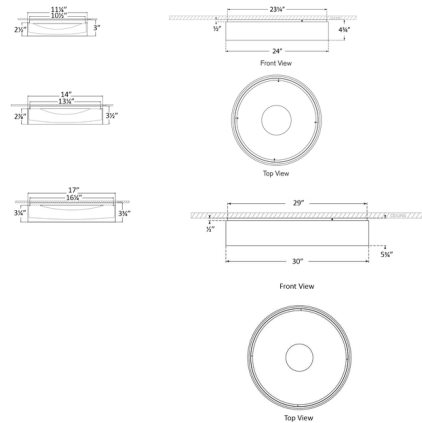

By Visual Comfort Signature

Description

Combining a minimal round frame with modern LED technology, the Shaw Ceiling Light is a sleek, contemporary lighting solution that fits into any setting. Its body has a golden interior, offering a bright pop of color that accents your space. A white glass diffuser disperses the light to provide warm ambient illumination for an entryway, hallway, or bathroom.

Shown in matte black / white

Specifications

COLOR	White
BODY FINISH	Matte Black
WATTAGE	36W
DIMMER	Standard 120V
DIMENSIONS	11.25"W x 3"H
INTEGRATED LED MODULE	1 x LED/36W/120V LED

Technical Information

LAMP COLOR	2700K
LUMENS/WATT	77.78
LUMINOUS FLUX	2800 lumens