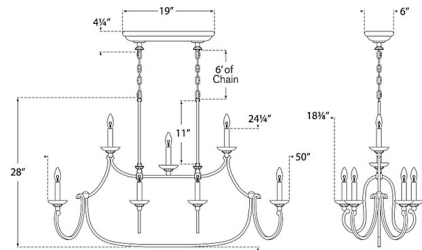

Lightology

lightology.com
866-954-4489
06-04-26

Project: _____

Company: _____

Location: _____ Fixture Type: _____

SPEC #: **VCG1241302**

Approved On: _____ Approved By: _____

Flemish Linear Pendant By Visual Comfort Signature

Description

The Flemish Linear Pendant brings a traditional look to your interior space. The classic candelabra is perfect bare or topped with tapered shades that cast a warm glow of light across your room.

Shown in gilded iron / linen

Specifications

COLOR Linen
BODY FINISH Gilded Iron
WATTAGE 440W
DIMMER Standard 120V
DIMENSIONS 51.25"L x 19"W x 28"H x 20"D
BULB NOT INCLUDED 11 x B11/Candelabra (E12)/40W/120V Incandescent
OTHER BULB OPTIONS 11 x B10/Candelabra (E12)/120V LED