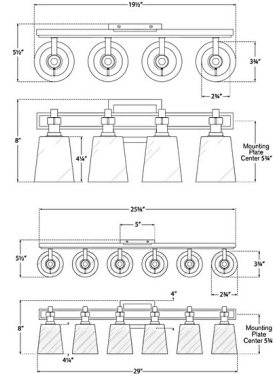

Shown in bronze / hand-rubbed antique brass / white

Specifications

COLOR	White
BODY FINISH	Bronze / Hand-Rubbed Antique Brass
WATTAGE	240W
DIMMER	Standard 120V
DIMENSIONS	19.5"W x 8"H x 5.5"D
BULB NOT INCLUDED	4 x B11/Candelabra (E12)/60W/120V Incandescent
OTHER BULB OPTIONS	4 x B11/Candelabra (E12)/120V LED