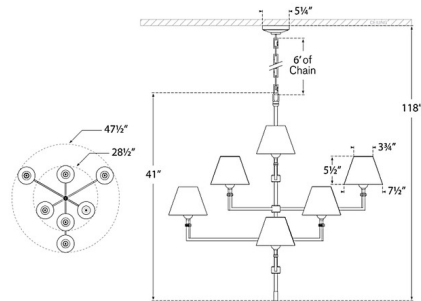

Specifications

COLOR	Linon
BODY FINISH	Gun Metal
WATTAGE	320W
DIMMER	Standard 120V
DIMENSIONS	47.75"W x 41"H
BULB NOT INCLUDED	8 x B11/Candelabra (E12)/40W/120V Incandescent
OTHER BULB OPTIONS	8 x B10/Candelabra (E12)/120V Incandescent 8 x B10/Candelabra (E12)/120V LED 8 x B11/Candelabra (E12)/120V LED

CLICK TO VIEW PRODUCT

Notes: