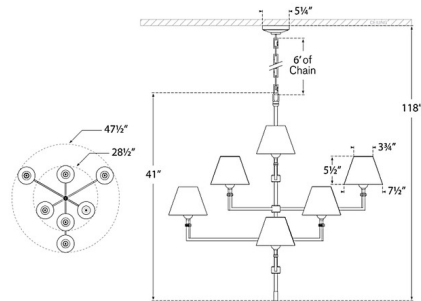

### Specifications

COLOR	Linon
BODY FINISH	Gun Metal
WATTAGE	320W
DIMMER	Standard 120V
DIMENSIONS	47.75"W x 41"H
BULB NOT INCLUDED	8 x B11/Candelabra (E12)/40W/120V Incandescent
OTHER BULB OPTIONS	8 x B10/Candelabra (E12)/120V Incandescent 8 x B10/Candelabra (E12)/120V LED 8 x B11/Candelabra (E12)/120V LED