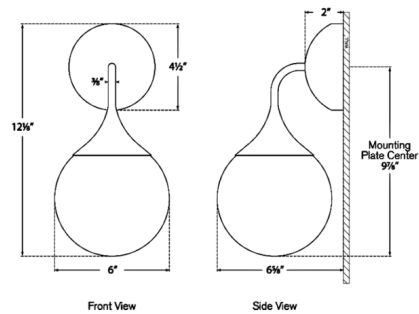

Description

The Cristol Wall Sconce seamlessly blends vintage elegance with modern aesthetics, enhancing any interior space. The hand-blown strie glass globes impart a unique sophistication, while the sculptural, contemporary frame introduce a fresh allure. May be mounted up or down.

Shown in hand-rubbed antique brass / white strie

Specifications

COLOR White Strie
 BODY FINISH Hand-Rubbed Antique Brass
 WATTAGE 40W
 DIMMER Standard 120V
 DIMENSIONS 6"W x 12"H x 6.75"D
 BULB NOT INCLUDED 1 x B11/Candelabra (E12)/40W/120V Incandescent
 OTHER BULB OPTIONS 1 x B11/Candelabra (E12)/120V LED