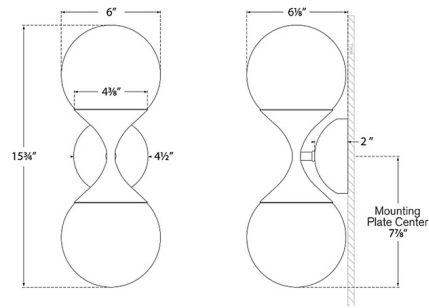

By Visual Comfort Signature

Description

The Cristol Double Wall Sconce seamlessly blends vintage elegance with modern aesthetics, enhancing any interior space. The hand-blown strie glass globes impart a unique sophistication, while the sculptural, contemporary frame introduce a fresh allure.

Shown in hand-rubbed antique brass / white strie

Specifications

COLOR White Strie
 BODY FINISH Hand-Rubbed Antique Brass
 WATTAGE 80W
 DIMMER Standard 120V
 DIMENSIONS 6"W x 15.75"H x 6.125"D
 BULB NOT INCLUDED 2 x B11/Candelabra (E12)/40W/120V Incandescent
 OTHER BULB OPTIONS 2 x B11/Candelabra (E12)/120V LED