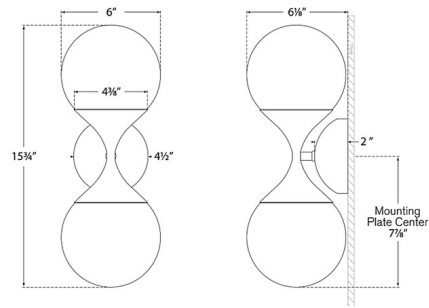

Lightology

lightology.com
866-954-4489
06-09-26

Project: _____
 Company: _____
 Location: _____ Fixture Type: _____
 SPEC #: **VCG1241330**
 Approved On: _____ Approved By: _____

Cristol Double Wall Sconce By Visual Comfort Signature

Description

The Cristol Double Wall Sconce seamlessly blends vintage elegance with modern aesthetics, enhancing any interior space. The hand-blown strie glass globes impart a unique sophistication, while the sculptural, contemporary frame introduce a fresh allure.

Shown in hand-rubbed antique brass / white strie

Specifications

COLOR White Strie
 BODY FINISH Hand-Rubbed Antique Brass
 WATTAGE 80W
 DIMMER Standard 120V
 DIMENSIONS 6"W x 15.75"H x 6.125"D
 BULB NOT INCLUDED 2 x B11/Candelabra (E12)/40W/120V Incandescent
 OTHER BULB OPTIONS 2 x B11/Candelabra (E12)/120V LED