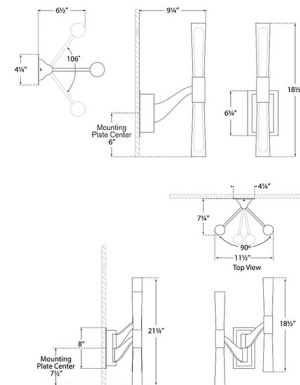

### Description

The Brenta Articulating Wall Sconce brings a clean sophistication to your interior space. The smooth frame holds elongated glass cylinders that cast warm light across your room. Note: One arm can swing to 106 degrees. Two arm can swing to 90 degrees.

### Specifications

COLOR . . . . . White  
BODY FINISH . . . . . Hand-Rubbed Antique Brass  
WATTAGE . . . . . 18W  
DIMMER . . . . . Standard 120V  
DIMENSIONS . . . . . 8.5"W x 18.5"H x 9.25"D  
INTEGRATED LED MODULE . . . . . 2 x LED/9W/120V LED

### Technical Information

LAMP COLOR . . . . . 2700K  
LUMENS/WATT . . . . . 83.33  
LUMINOUS FLUX . . . . . 750 lumens

Shown in hand-rubbed antique brass / white

CLICK TO VIEW PRODUCT

Notes: