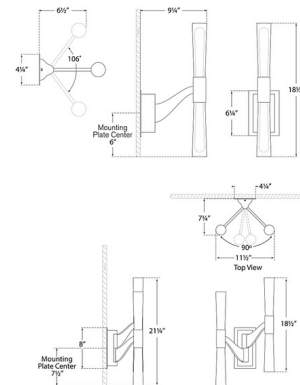

CLICK TO VIEW PRODUCT

Notes: