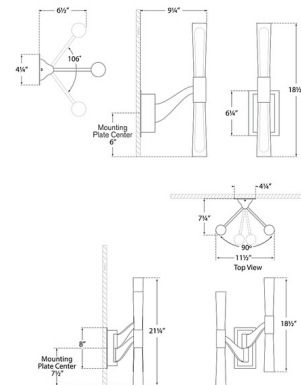

### Description

The Brenta Articulating Wall Sconce brings a clean sophistication to your interior space. The smooth frame holds elongated glass cylinders that cast warm light across your room. Note: One arm can swing to 106 degrees. Two arm can swing to 90 degrees.

### Specifications

COLOR . . . . . White  
 BODY FINISH . . . . . Hand-Rubbed Antique Brass  
 WATTAGE . . . . . 18W  
 DIMMER . . . . . Standard 120V  
 DIMENSIONS . . . . . 8.5"W x 18.5"H x 9.25"D  
 INTEGRATED LED MODULE . . . . . 2 x LED/9W/120V LED

### Technical Information

LAMP COLOR . . . . . 2700K  
 LUMENS/WATT . . . . . 83.33  
 LUMINOUS FLUX . . . . . 750 lumens

Shown in hand-rubbed antique brass / white

CLICK TO VIEW PRODUCT

Notes: