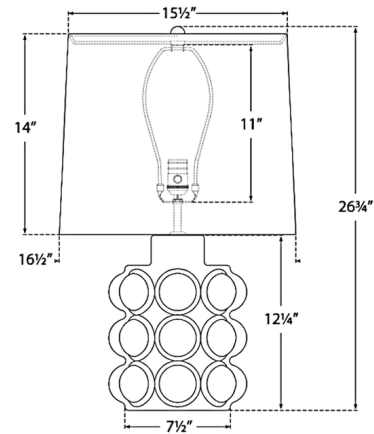

### Specifications

COLOR	..... Linen
BODY FINISH	..... Polar Blue Crackle
WATTAGE	..... 15W
DIMMER	..... Included
DIMENSIONS	..... 16.5"W x 26.75"H
BULB NOT INCLUDED	..... 1 x A19/Medium (E26)/15W/120V LED
OTHER BULB OPTIONS	..... 1 x A19/Medium (E26)/120V LED