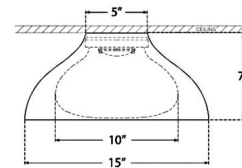

### Specifications

COLOR	Soft White
BODY FINISH	Matte Black
WATTAGE	15W
DIMMER	Standard 120V
DIMENSIONS	15"W x 7"H
INTEGRATED LED MODULE	1 x LED/15W/120V LED