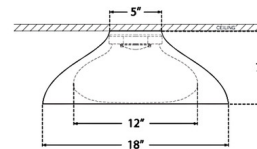

### Specifications

COLOR	Soft White
BODY FINISH	Matte Black
WATTAGE	15W
DIMMER	Standard 120V
DIMENSIONS	15"W x 7"H
INTEGRATED LED MODULE	1 x LED/15W/120V LED