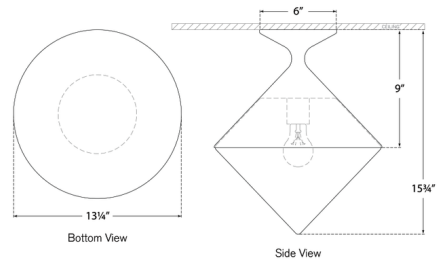

By Visual Comfort Signature

Description

The Sarnen Semi Flush Ceiling Light combines two cone shapes into a striking geometric profile, conveying a hint of art deco style. The pointed white glass diffuses the light to cast soft ambient illumination across your space.

Shown in burnished silver leaf / white

Specifications

COLOR White
BODY FINISH Burnished Silver Leaf
WATTAGE 14.5W
DIMMER Standard 120V
DIMENSIONS 13.25"W x 15.75"H
BULB NOT INCLUDED 1 x A19/Medium (E26)/14.5W/120V LED