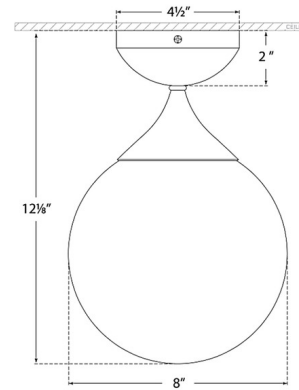

Shown in polished nickel / white strie

Specifications

COLOR	White Strie
BODY FINISH	Polished Nickel
WATTAGE	40W
DIMMER	Standard 120V
DIMENSIONS	8"W x 12.125"H
BULB NOT INCLUDED	1 x B11/Candelabra (E12)/40W/120V Incandescent
OTHER BULB OPTIONS	1 x B11/Candelabra (E12)/120V LED

CLICK TO VIEW PRODUCT

Notes: