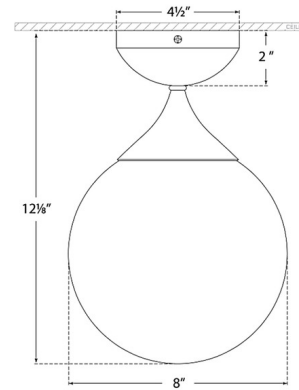

Shown in polished nickel / white strie

Specifications

COLOR	White Strie
BODY FINISH	Polished Nickel
WATTAGE	40W
DIMMER	Standard 120V
DIMENSIONS	8"W x 12.125"H
BULB NOT INCLUDED	1 x B11/Candelabra (E12)/40W/120V Incandescent
OTHER BULB OPTIONS	1 x B11/Candelabra (E12)/120V LED