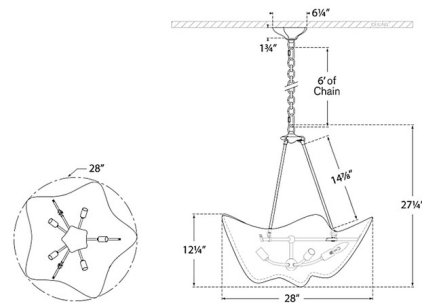

Specifications

COLOR Plaster White
BODY FINISH Bronze
WATTAGE 200W
DIMMER Standard 120V
DIMENSIONS 28"W x 27.25"H
BULB NOT INCLUDED 5 x B11/Candelabra (E12)/40W/120V Incandescent
OTHER BULB OPTIONS 5 x B11/Candelabra (E12)/120V LED

Technical Information

PRODUCT DIMENSIONS Adjustable Chain Length: 72"

Shown in bronze / plaster white

CLICK TO VIEW PRODUCT

Notes: