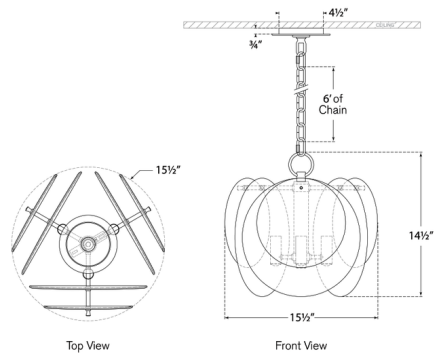

Description

The Loire Petite Chandelier draws inspiration from midcentury Italian design, clustering striae glass discs to create a distinct, sophisticated aesthetic. The swirl patterns in the glass filter the light while lending an ethereal quality to the piece.

Shown in polished nickel / white striae

Specifications

COLOR White Striae
BODY FINISH Polished Nickel
WATTAGE 16.5W
DIMMER Standard 120V
DIMENSIONS 15.5"W x 14.5"H
BULB NOT INCLUDED 3 x B10/Candelabra (E12)/5.5W/120V LED
OTHER BULB OPTIONS 3 x CA11/Candelabra (E12)/120V LED