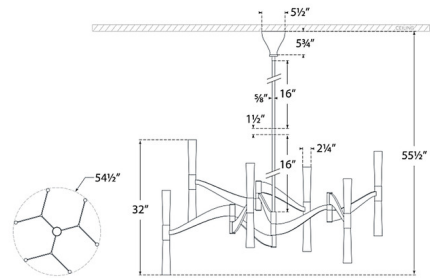

### Specifications

COLOR	White
BODY FINISH	Hand-Rubbed Antique Brass
WATTAGE	540W
DIMMER	Standard 120V
DIMENSIONS	54.5"W x 32"H
INTEGRATED LED MODULE	12 x LED/45W/120V LED

### Technical Information

PRODUCT DIMENSIONS	Downrods: Two 16" Included
LAMP COLOR	2700K
LUMENS/WATT	80.00
LUMINOUS FLUX	3600 lumens

CLICK TO VIEW PRODUCT

Notes: