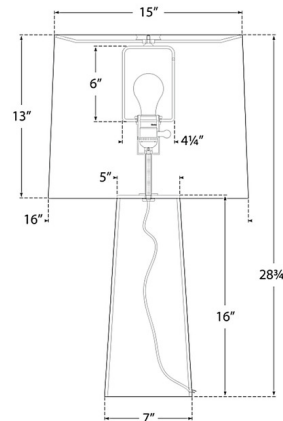

By Visual Comfort Signature

Description

The Danube Table Lamp brings a clean elegance to your interior space. The ribbed glass body is topped with a tapered linen shade that casts a warm glow of light across your room. Dimmer switch is located on the lamp socket.

Shown in rosewater / linen

Specifications

COLOR Linen
BODY FINISH Rosewater
WATTAGE 100W
DIMMER Included
DIMENSIONS 16"W x 28.75"H
BULB NOT INCLUDED 1 x A19/Medium (E26)/100W/120V Incandescent
OTHER BULB OPTIONS 1 x A19/Medium (E26)/120V LED

Technical Information

PRODUCT DIMENSIONS Cord: 144"

CLICK TO VIEW PRODUCT

Notes: