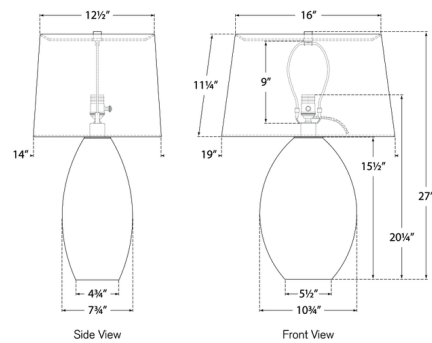

By Visual Comfort Signature

Description

The Myla Wide Table Lamp pairs a glass body with a linen oval shade, casting soft ambient lighting for a welcoming ambiance. Inspired by vintage Murano glass vases, the gently tapered glass body adds a sophisticated touch to your space. This lamp is French wired; the power cord exits at the bulb socket.

Shown in white / linen

Specifications

COLOR Linen
BODY FINISH White
WATTAGE 100W
DIMMER Included
DIMENSIONS 19"W x 27"H x 14"D
BULB NOT INCLUDED 1 x A19/Medium (E26)/100W/120V Incandescent
OTHER BULB OPTIONS 1 x A19/Medium (E26)/120V LED