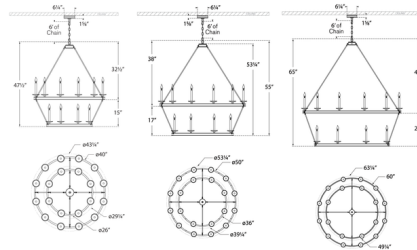

By Visual Comfort Signature

Description

The Launceton 2 Tier Chandelier serves as a striking focal point for your entryway, living room, or dining room. Its two-tiered wheel design with classic candlestick lights makes a grand statement and casts plenty of ambient lighting across your space. Note: The 53.25 inch and 63.25 inch diameter chandeliers require additional ceiling support due to their weight.

Shown in bronze

Specifications

COLOR	N/A
BODY FINISH	Bronze
WATTAGE	800W
DIMMER	Standard 120V
DIMENSIONS	53.25"W x 55"H
BULB NOT INCLUDED	20 x CA11/Candelabra (E12)/40W/120V Incandescent
OTHER BULB OPTIONS	20 x CA11/Candelabra (E12)/120V LED