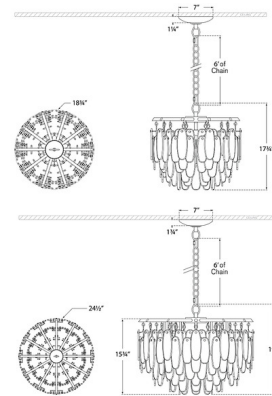

By Visual Comfort Signature

Description

The Cora Semi Flush Chandelier brings a jewel like beauty to your interior space. The cascading Alabaster oval drops are clustered together allowing warm light to glow across your room.
Note: Use included chain to create a Chandelier.
Note: Due to the weight of the largest fixture, additional ceiling support is required.

Shown in antique-burnished brass / alabaster

Specifications

COLOR Alabaster
BODY FINISH Antique-Burnished Brass
WATTAGE 17.5W
DIMMER Standard 120V
DIMENSIONS 18.75"W x 17.75"H
BULB NOT INCLUDED 5 x B11/Candelabra (E12)/3.5W/120V LED

Technical Information

PRODUCT DIMENSIONS Adjustable Chain Length: 72"

CLICK TO VIEW PRODUCT

Notes: