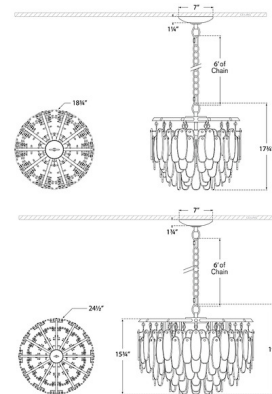

### Specifications

COLOR . . . . . Alabaster  
BODY FINISH . . . . . Antique-Burnished Brass  
WATTAGE . . . . . 17.5W  
DIMMER . . . . . Standard 120V  
DIMENSIONS . . . . . 18.75"W x 17.75"H  
BULB NOT INCLUDED . . . . . 5 x B11/Candelabra (E12)/3.5W/120V LED

### Technical Information

PRODUCT DIMENSIONS . . . . . Adjustable Chain Length: 72"

CLICK TO VIEW PRODUCT

Notes: