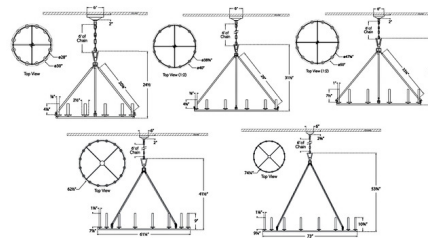

Specifications

COLOR	N/A
BODY FINISH	Antique-Burnished Brass
WATTAGE	480W
DIMMER	Standard 120V
DIMENSIONS	30"W x 24.5"H
BULB NOT INCLUDED	12 x B10/Candelabra (E12)/40W/120V Incandescent

CLICK TO VIEW PRODUCT