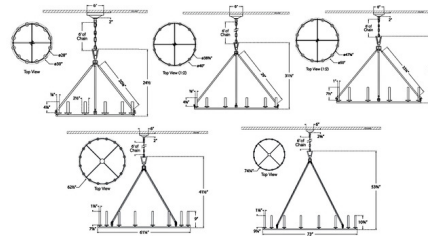

By Visual Comfort Signature

Description

The Darlana Ring Chandelier adds an airy farmhouse vibe to your interior space. The smooth, curved frame holds bare bulbs that cast warm shadows across your room. Note: Gild finish is only available in the 50 inch size.

Shown in antique-burnished brass

Specifications

COLOR N/A
BODY FINISH Antique-Burnished Brass
WATTAGE 480W
DIMMER Standard 120V
DIMENSIONS 30"W x 24.5"H
BULB NOT INCLUDED 12 x B10/Candelabra (E12)/40W/120V LED