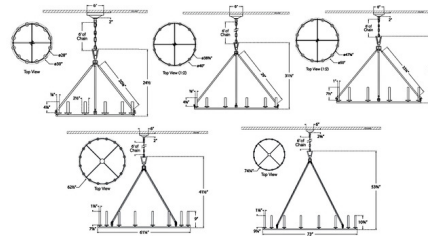

Shown in aged iron

Specifications

COLOR N/A
BODY FINISH Aged Iron
WATTAGE 480W
DIMMER Standard 120V
DIMENSIONS 30"W x 24.5"H
BULB NOT INCLUDED 12 x B10/Candelabra (E12)/40W/120V Incandescent

CLICK TO VIEW PRODUCT